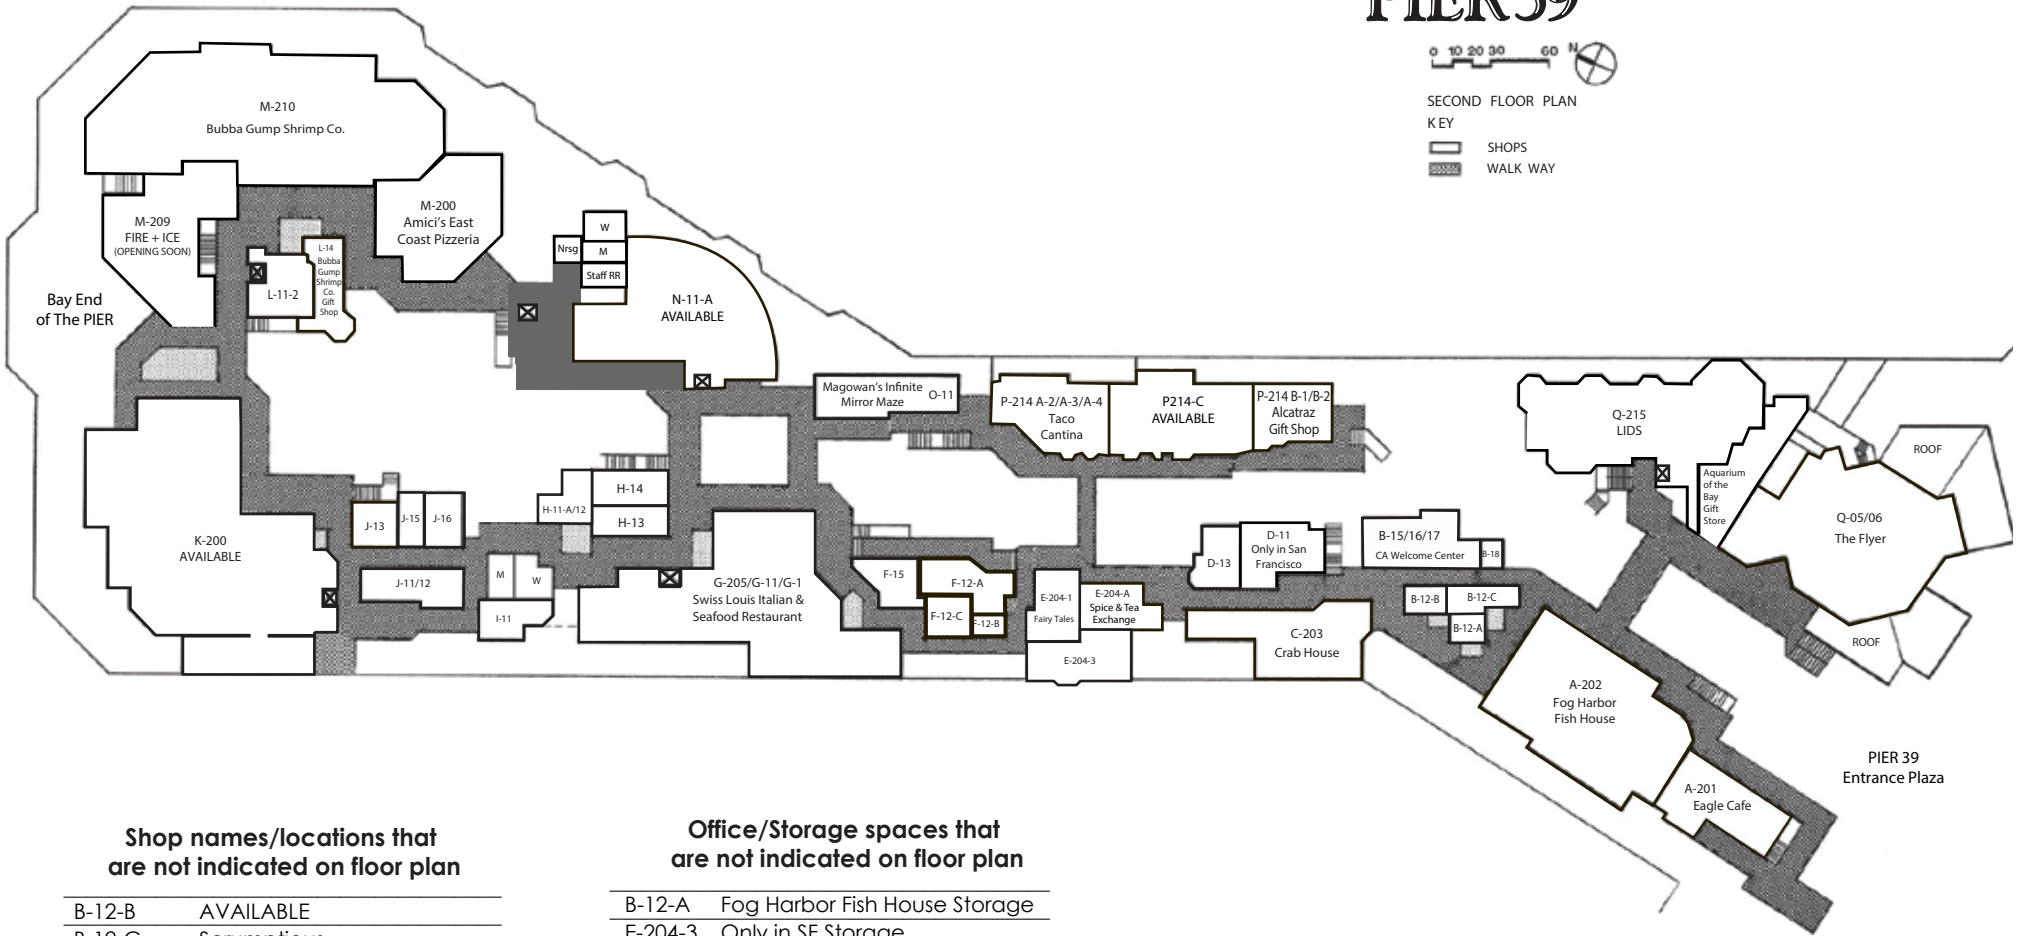

## FIRST FLOOR PLAN

### Office/Storage spaces that are not indicated on floor plan

G5-A	Pier Market Storage
G5-B	Courtney Storage
G5-C	Magnets Storage
G5-D	Magnetron Storage
G5-E	Pedro Weiner Storage
K-105-B	STORAGE
K-105-C	STORAGE
K-105-D	STORAGE
K-12	PIER 39 Operations Office
M-05-A	Hard Rock Cafe Office/Storage
M-05-B	Hard Rock Cafe Office/Storage
M-107	PIER 39 Marina Offices
N-111-3A	Shirtique Storage

FIRST FLOOR

# PIER 39

SECOND FLOOR PLAN

KEY

- SHOPS
- WALK WAY

**Shop names/locations that are not indicated on floor plan**

B-12-B	AVAILABLE
B-12-C	Scrumptious
B-18	AVAILABLE
D-13	AVAILABLE
F-12-A	Solve It! Think out of the Box
F-15	AVAILABLE
H-14	AVAILABLE
J-11/12	AVAILABLE
J-13	AVAILABLE
J-16	AVAILABLE
L-11-2	AVAILABLE