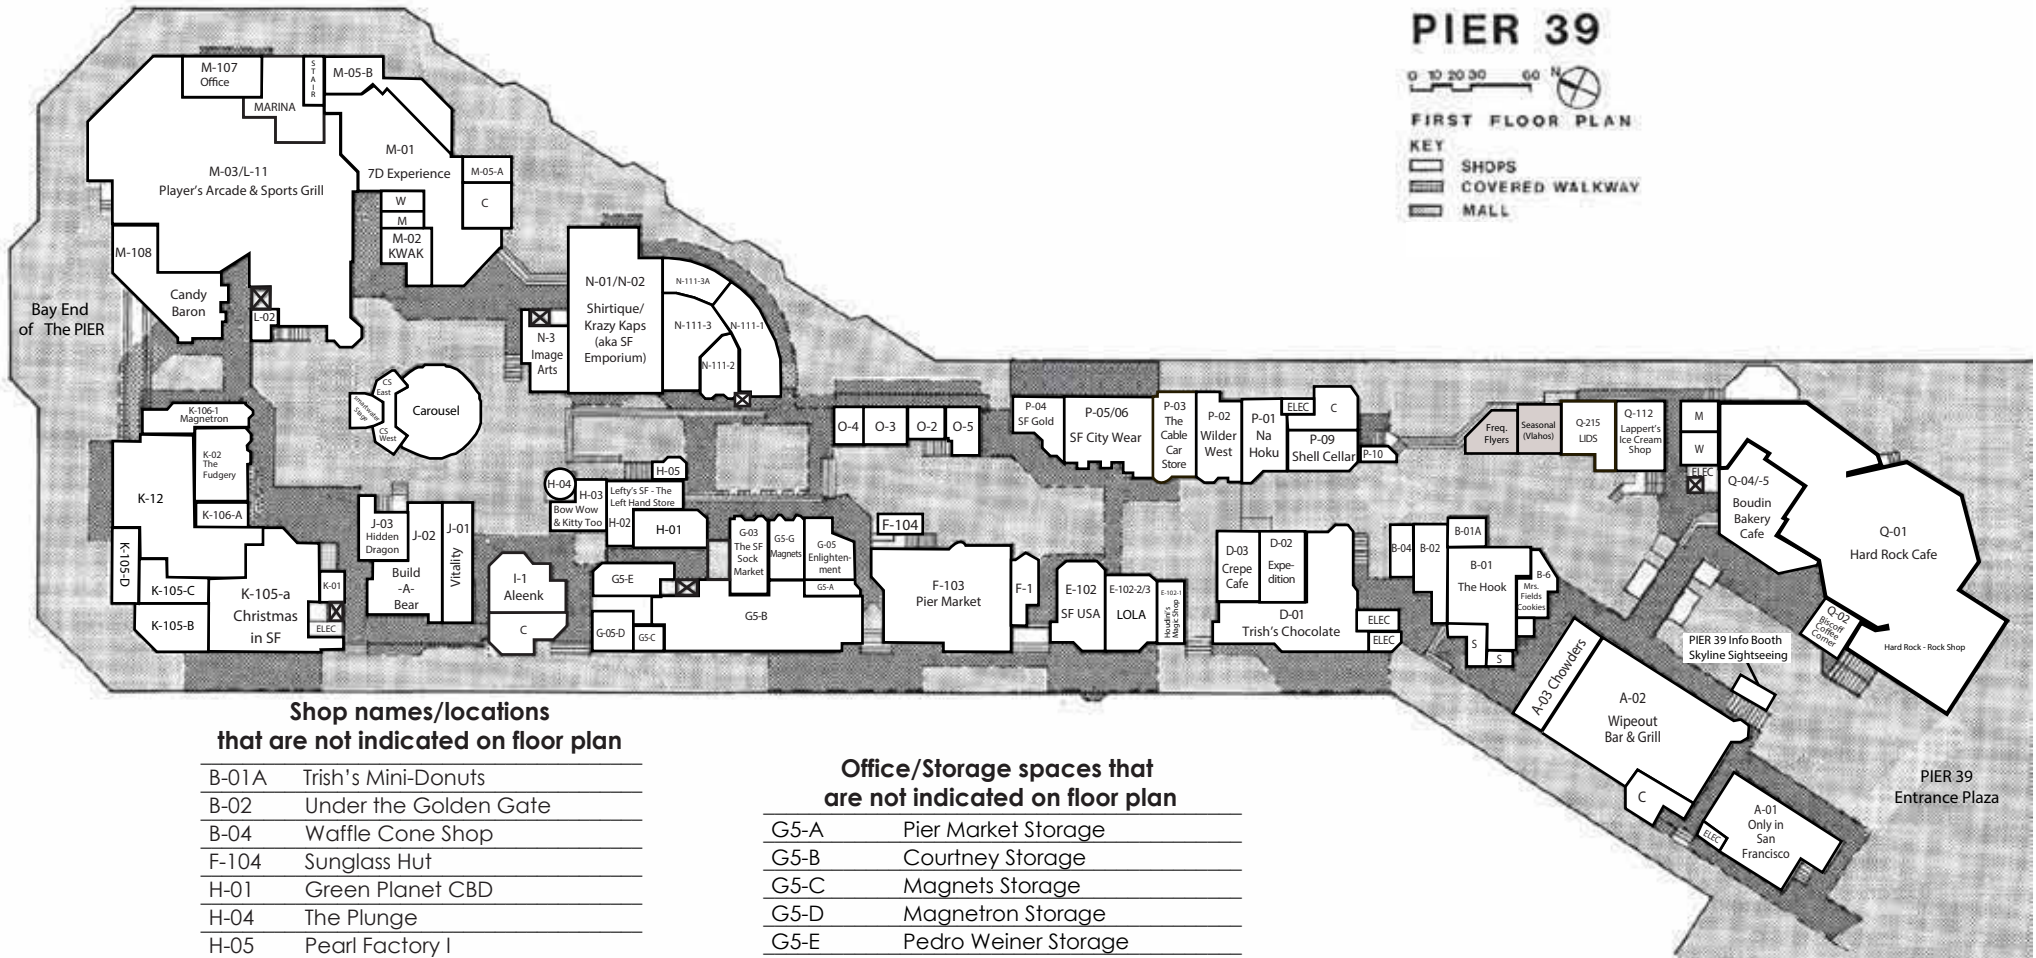

# PIER 39

## FIRST FLOOR PLAN

### Shop names/locations that are not indicated on floor plan

B-01A	Trish's Mini-Donuts
B-02	Under the Golden Gate
B-04	Waffle Cone Shop
F-104	Sunglass Hut
H-01	Green Planet CBD
H-04	The Plunge
H-05	Pearl Factory I
K-01	Fun Food Factory
K-106-A	Artly Coffee
L-02	Aunt Fanny's Hot Pretzels
N-111-1	Humble Sea Brewing Co.
N-111-2	Crystal Shop, The
N-111-3	Happy Bubbles
O-02	We Be Knives
O-03	SF Keychain
O-04	Camel Honey Company
O-05	Pepper Paradise
P-10	Pearl Factory II

FIRST FLOOR